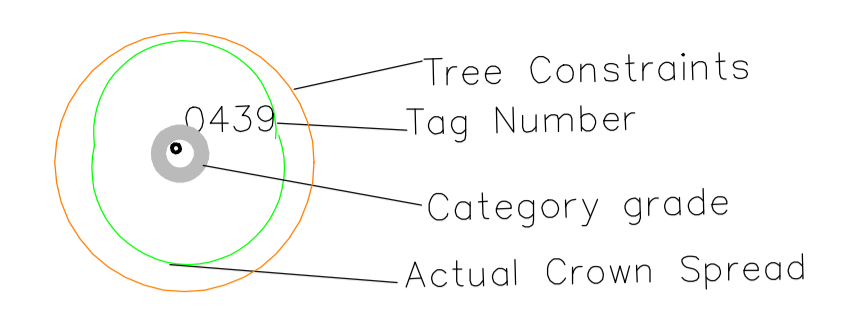

Notes:

BS5837: 2012 – Category Retention Rating

Category U Trees –
Trees in such a condition that any existing value would be lost within 10 years or being recommended for removal sound arboricultural practice.

Category A Trees
Trees of high quality/value with a min. of 40 years life expectancy.

Category B Trees
Trees of moderate quality/value with a min. of 20 years life expectancy.

Category C Trees
Trees of low quality/value with a min. of 10 years life expectancy.